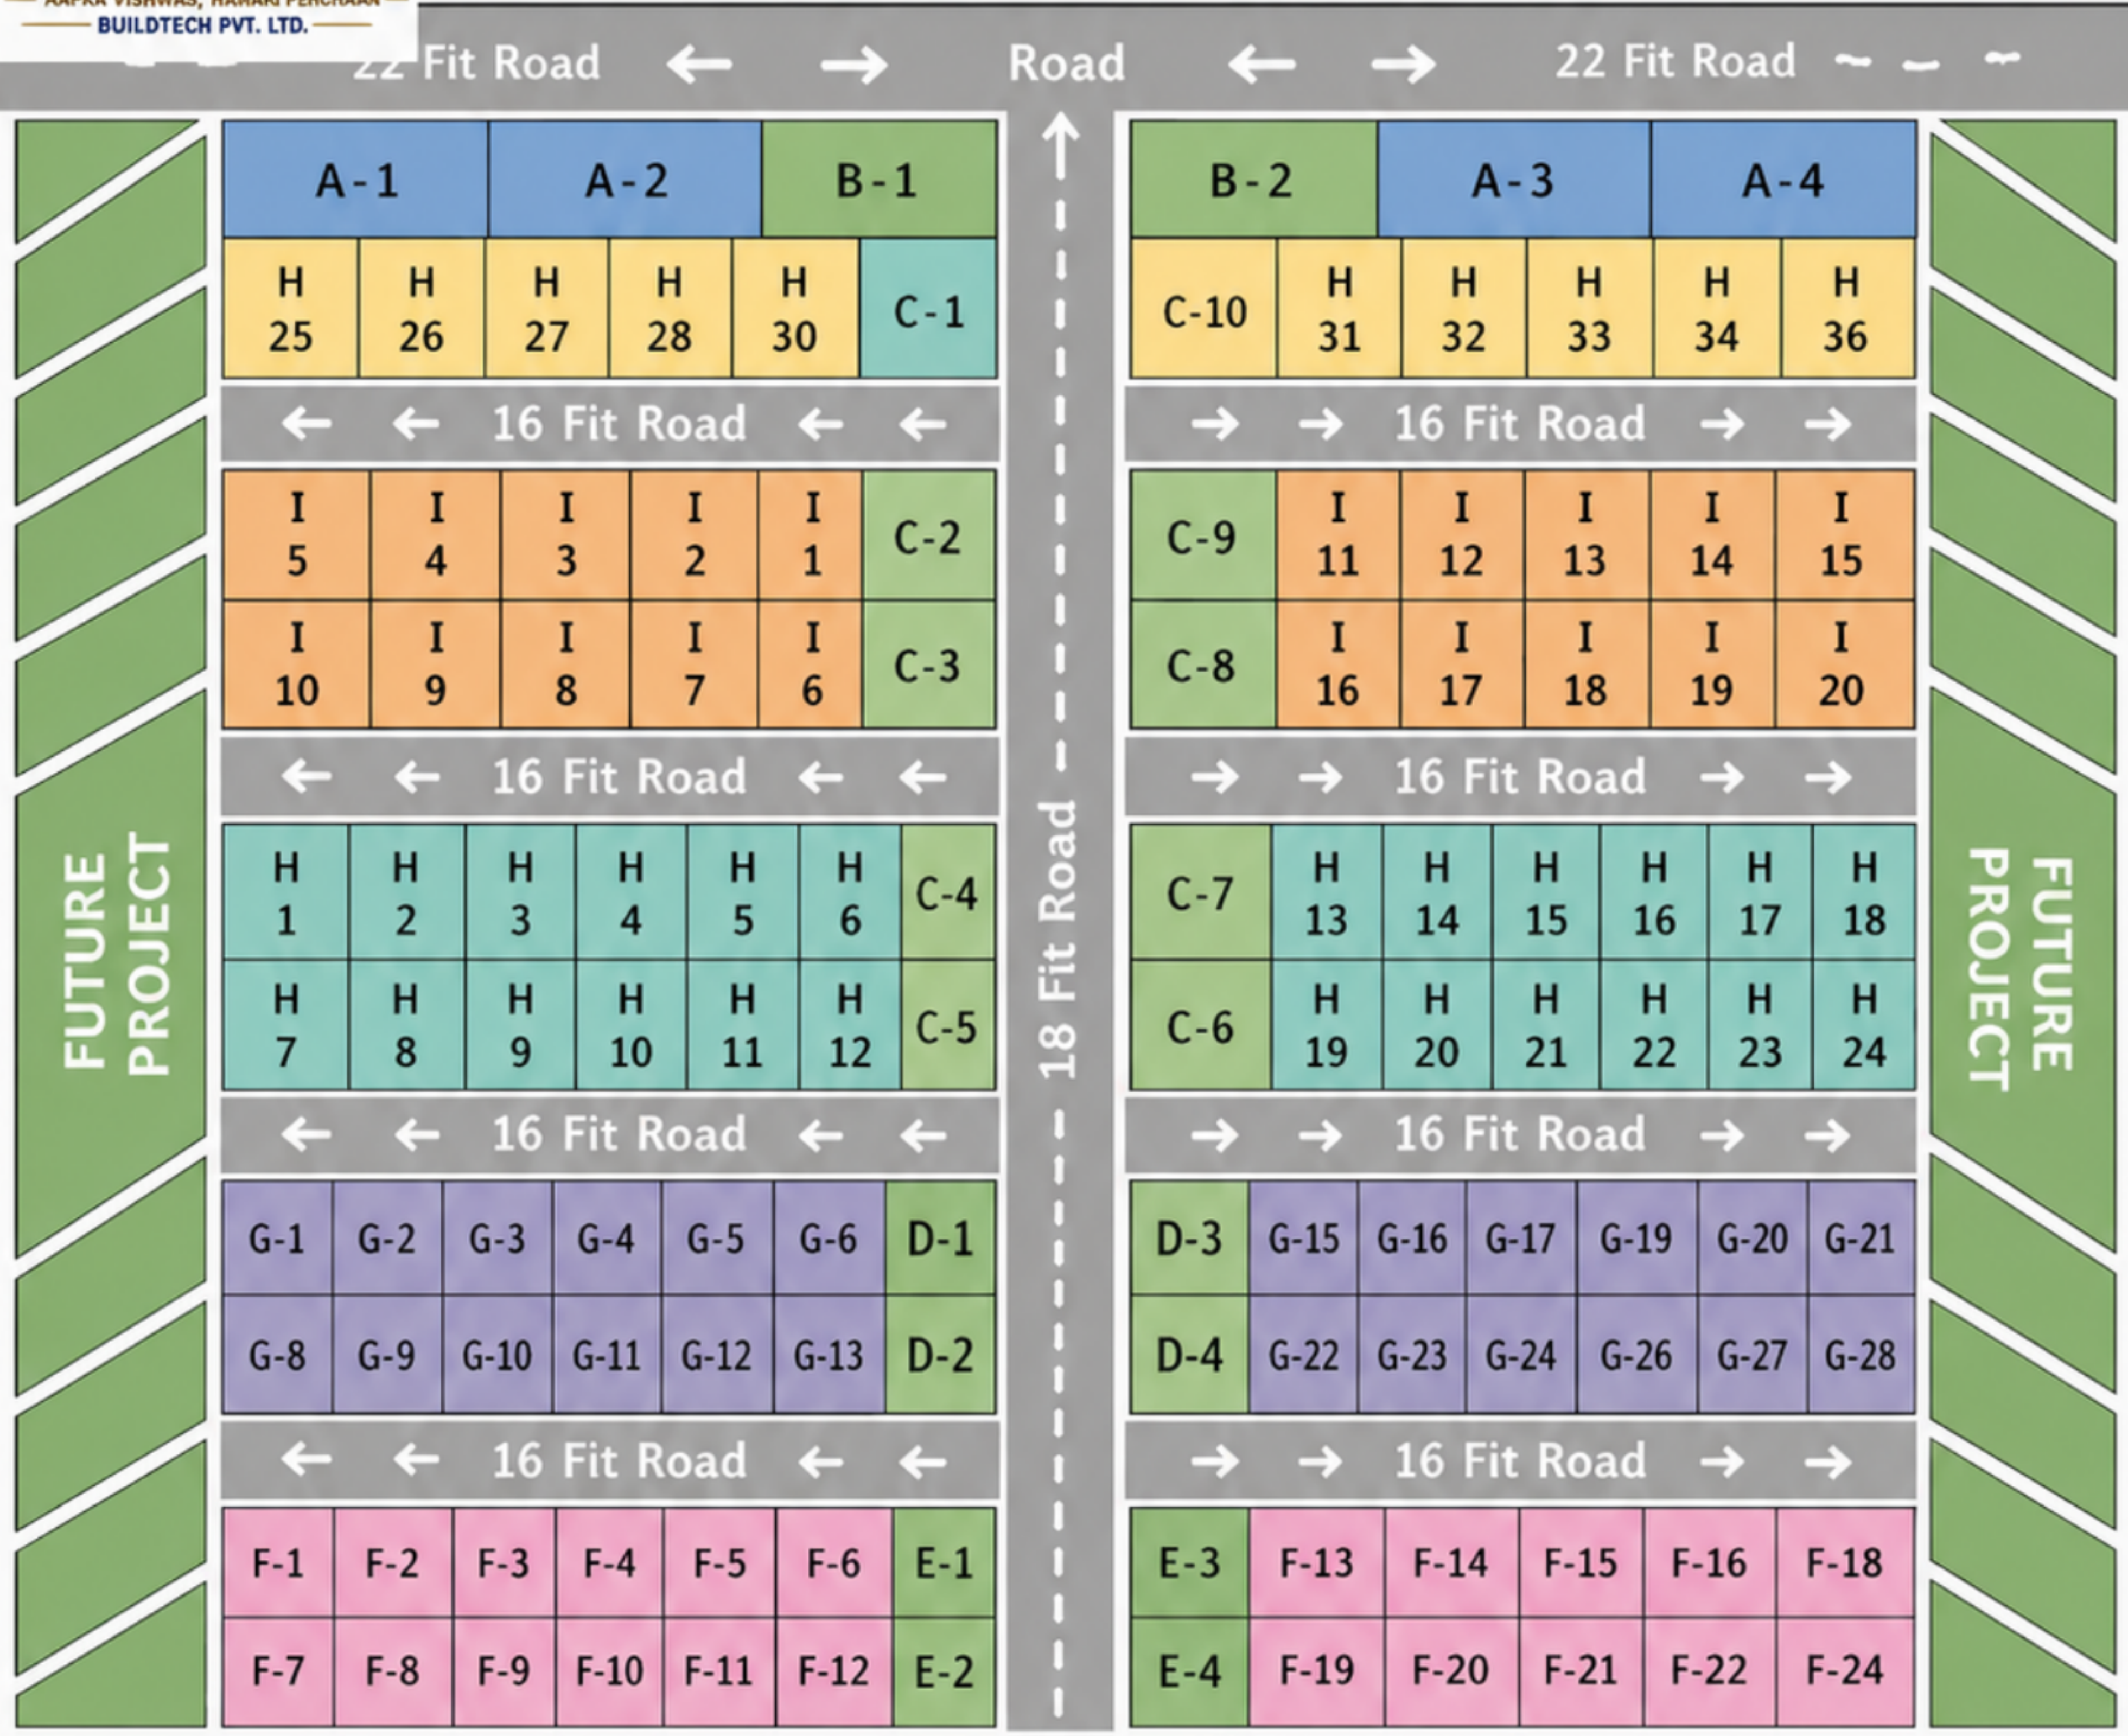

### SHRI SHYAM VIHAR PHI (MEERPUR HINDU)

- #### NEARBY FACILITIES
- 1 TRONICA CITY
  - 2 NEAR BEST SCHOOL
  - 3 NEAR METRO STATION
  - 4 NEAR BUS TERMINAL
  - 5 NEAR MARKET
  - 6 NEAR SHOPING COMPLEX
  - 7 NEAR RAILWAY STATION

#### PLOT SIZE DETAILS

A	A - Block	40 x 22.5	- 4 Plot	100 gaz
B	B - Block	40 x 22.5	- 2 Plot	100 gaz
C	C - Block	30 x 30	- 10 Plot	100 gaz
D	D - Block	25 x 36	- 4 Plot	100 gaz
E	E - Block	30 x 22.5	- 4 Plot	75 gaz
F	F - Block	15 x 22.5	- 24 Plot	37.5 gaz
G	G1 - Block	12 x 25	- 28 Plot	33.3 gaz
H	H - Block	15 x 30	- 36 Plot	50 gaz
I	I - Block	18 x 30	- 20 Plot	60 gaz